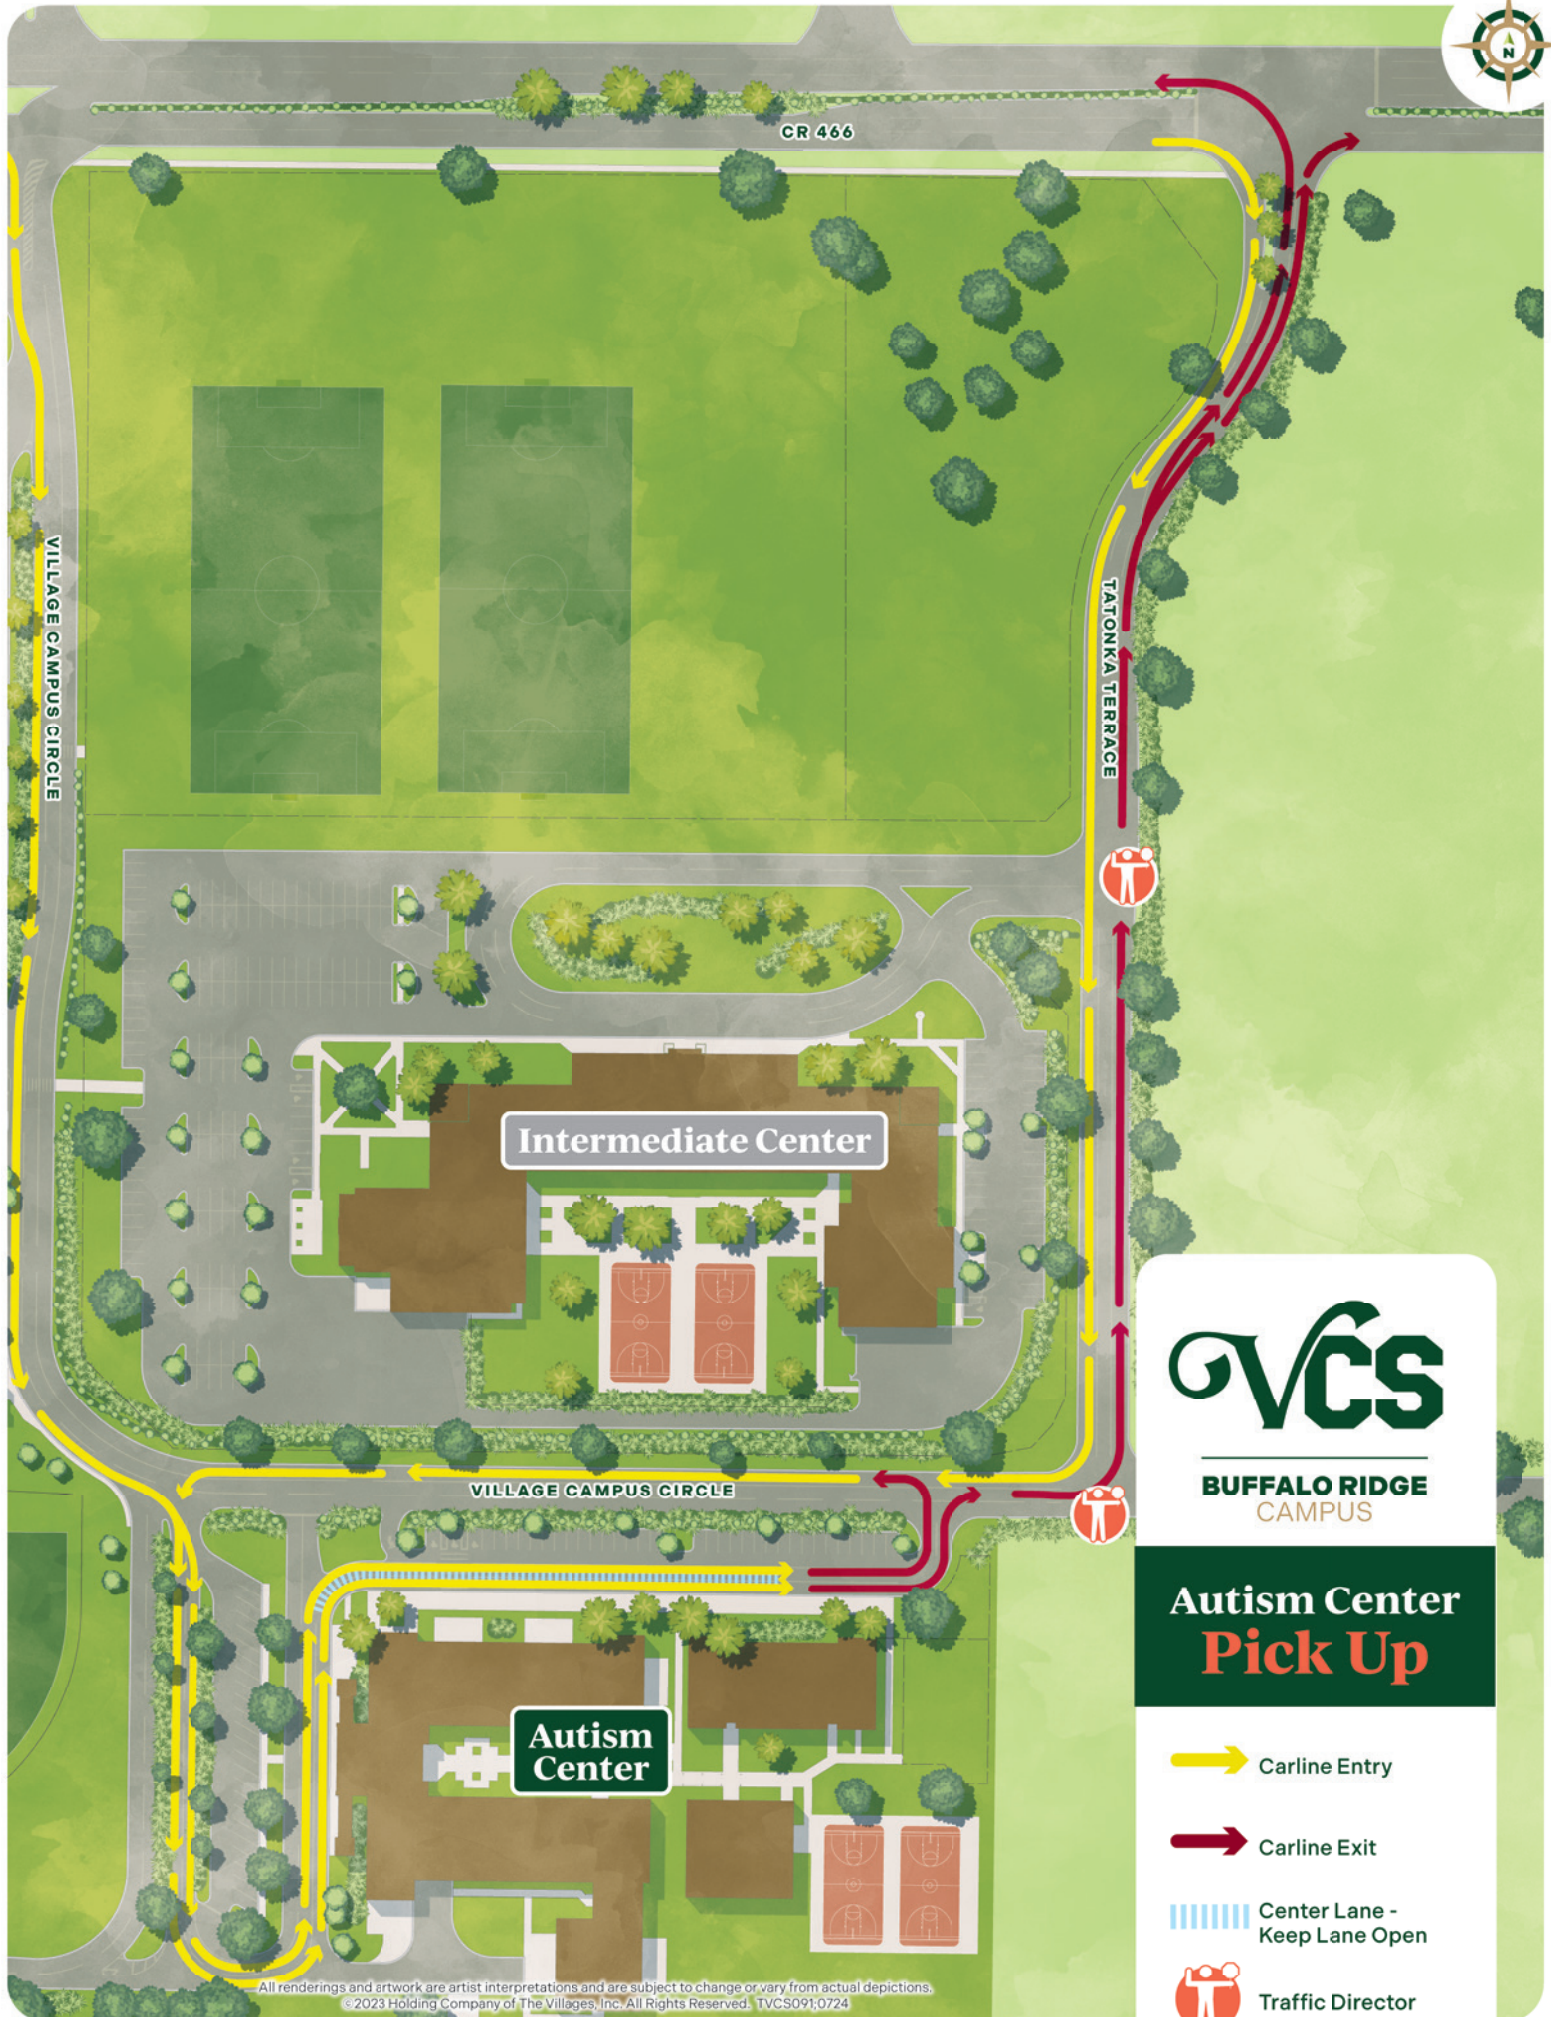

To the Early Childhood & Primary Centers

CR 466

VILLAGE CAMPUS CIRCLE

TATONKA TERRACE

Intermediate Center

VILLAGE CAMPUS CIRCLE

Autism Center

To the 4th & 5th Grade Center

BUFFALO RIDGE
CAMPUS

Autism Center Drop Off

-  Carline Entry
-  Carline Exit
-  Carline Exit if you need to drop off at other buildings
-  Entry Merge Point
-  Traffic Director
-  Carline Drop Off

All renderings and artwork are artist interpretations and are subject to change or vary from actual depictions.
© 2023 Holding Company of The Villages, Inc. All Rights Reserved. TVCS091;0724

Intermediate Center

Autism Center

BUFFALO RIDGE
CAMPUS

Autism Center
Pick Up

-  Carline Entry
-  Carline Exit
-  Center Lane - Keep Lane Open
-  Traffic Director

All renderings and artwork are artist interpretations and are subject to change or vary from actual depictions.
© 2023 Holding Company of The Villages, Inc. All Rights Reserved. TVCS091;0724